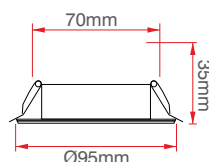

Silindir Armatür

KOD	DIŞ RENK	İÇ RENK	ÖLÇÜ	DUY	KOLİ (ADET)	FİYAT (TL)
ERK2702B	Siyah	Beyaz	100x100mm	GU 10	30	93.00TL
ERK2702G	Siyah	Gold	100x100mm	GU 10	30	93.00TL
ERK2703S	Beyaz	Siyah	100x100mm	GU 10	30	93.00TL
ERK2703G	Beyaz	Gold	100x100mm	GU 10	30	93.00TL