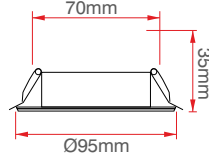

KOD	LÜMEN	RENK	LED	KOLİ (ADET)	FİYAT (TL)
ERK3155B	450	Beyaz	Taiwan	100	27.00TL
ERK3155G	400	Gün Işığı	Taiwan	100	27.00TL