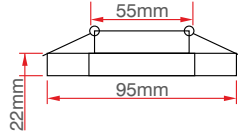

KOD	LÜMEN	RENK	LED	KOLİ (ADET)	FİYAT (TL)
ERK9006G	240	Gün Işığı	Taiwan	50	43.00TL