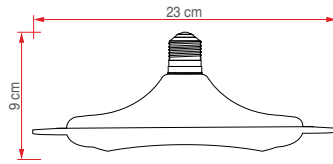

KOD	LÜMEN	DUY	RENK	LED	KOLİ (ADET)	FİYAT (TL)
ERK2052B	2560	E27	Beyaz	Taiwan	12	120.00TL
ERK2052G	2240	E27	Gün Işığı	Taiwan	12	120.00TL