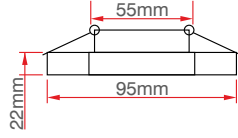

KOD	DUY	RENK	KOLİ (ADET)	FİYAT (TL)
ERK9022	G5-3/GU10	Şeffaf	50	80.00TL