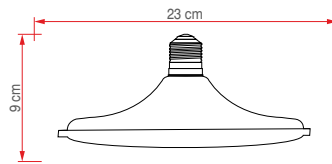

KOD	LÜMEN	DUY	RENK	LED	KOLİ (ADET)	FİYAT (TL)
ERK2071B	2560	E27	Beyaz	Taiwan	12	100.00TL
ERK2071G	2240	E27	Gün Işığı	Taiwan	12	100.00TL