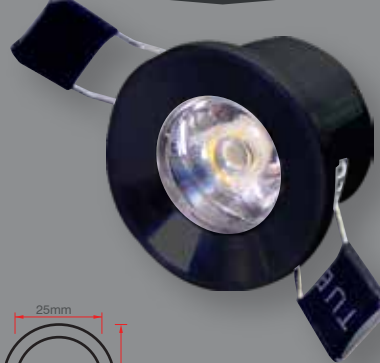

Fiyat:  
**5,35\$**

**ERK3302**

1 Watt Yıldız Spot

Fiyat:  
**5,00\$**

**ERK3302S**

3 Watt Mobil Spot

Fiyat:  
**5,45\$**

**ERK3304**