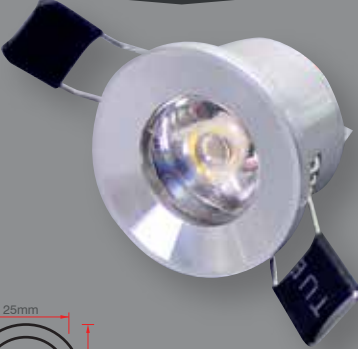

Fiyat:  
**5,35\$**

**ERK3302**

1 Watt Yıldız Spot

Fiyat:  
**5,00\$**

**ERK3302S**

3 Watt Mobil Spot

Fiyat:  
**5,45\$**

**ERK3304**